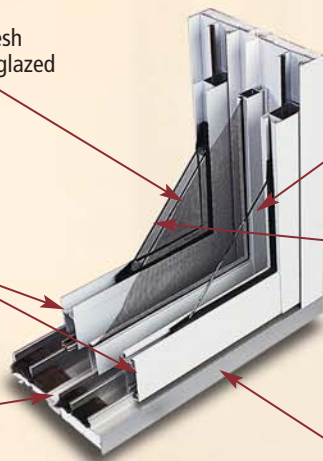

Screen: Ultra sturdy aluminum frame with fiberglass mesh between the two glazed panel sections

Adjustable ballbearing wheels

PVC thermal barrier around the frame

Aluminum patio door
7 1/2" aluminum frame
with four sliding
glazed panels

Clear tempered single glass (inside)

Clear sealed unit using tempered glass and warm edged Edgetech Super Spacers® (outside)

Anodized aluminum sill & tracks

Options

- Choice of finishes
- Choice of grills (aluminum)
- Key lock
- Energy-saving sealed unit with Low-E and argon using tempered glass and warm edged

Edgetech Super Spacers®

- Brick molding
- Aluminum frame extension (2 1/4" or 1 3/8")
- Tinted glass (Bronze or Grey)
- Tempered single glass on four panels

Standard Features

Screen: Ultra sturdy aluminum frame with fiberglass mesh

Extruded anodized aluminum sill

Two valves (internal and external) reducing the pressure between inside and outside

Integrated rolling rail, ready for screen installation

Energy-saving sealed unit with Low-E and argon using tempered glass and warm edged (standard)