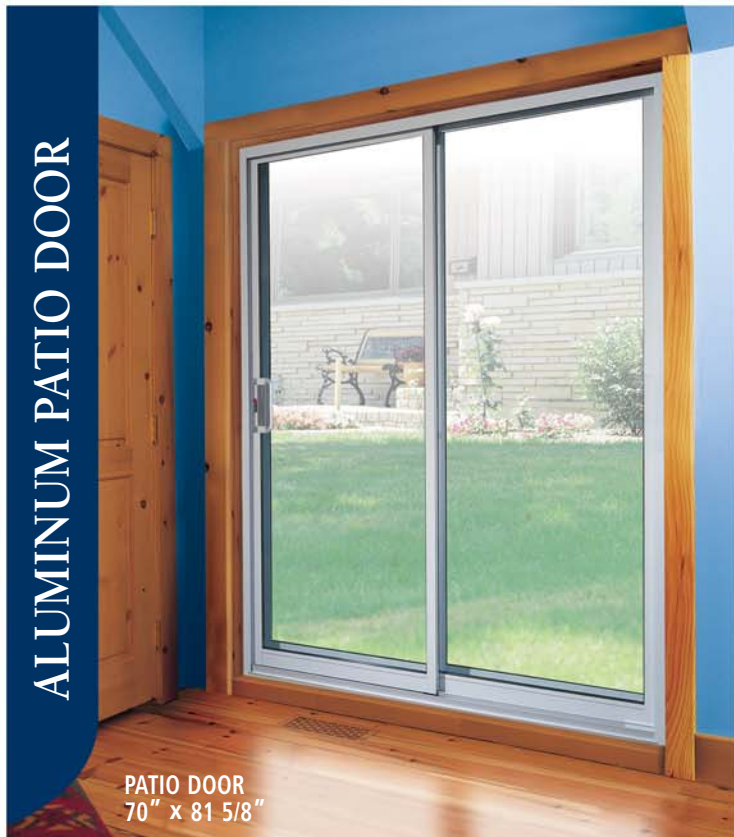

PATIO DOORS

1946-2006 TOMORROW'S TRADITION

BONNEVILLE™
WINDOWS AND DOORS

ALUMINUM PATIO DOOR

PATIO DOOR
70" x 81 5/8"

ALUMINUM PATIO DOOR