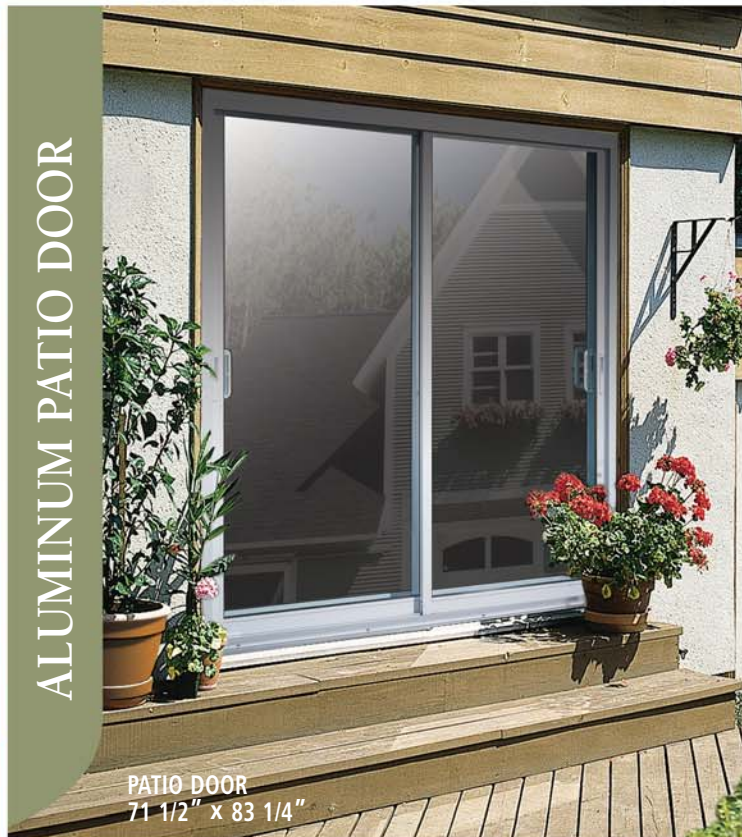

PATIO DOORS

1946-2006 TOMORROW'S TRADITION

BONNEVILLE™
WINDOWS AND DOORS

ALUMINUM PATIO DOOR

PATIO DOOR
70" x 81 5/8"

ALUMINUM PATIO DOOR

PATIO DOOR
71 1/2" x 83 1/4"

Standard Features

Screen: Ultra sturdy aluminum frame with fiberglass mesh between the two glazed panel sections

Adjustable ballbearing wheels

PVC thermal barrier around the frame

Aluminum patio door
7 1/2" aluminum frame
with four sliding
glazed panels

Clear tempered single glass (inside)

Clear sealed unit using tempered glass and warm edged Edgetech Super Spacers® (outside)

Anodized aluminum sill & tracks

Options

- Choice of finishes
- Choice of grills (aluminum)
- Key lock
- Energy-saving sealed unit with Low-E and argon using tempered glass and warm edged