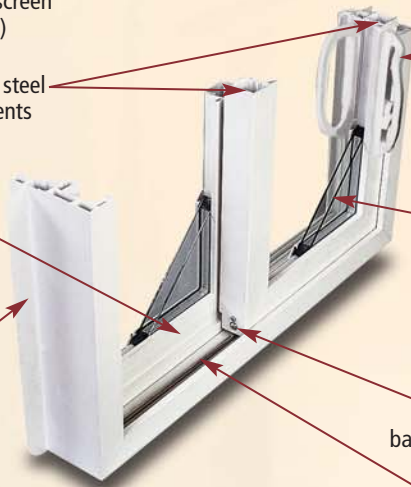

Extruded anodized aluminum sill

Two valves (internal and external) reducing the pressure between inside and outside

Integrated rolling rail, ready for screen installation

Energy-saving sealed unit with Low-E and argon using tempered glass and warm edged (standard)

- Brick molding with aluminum sill extension
- Drywall return (1/2")
- Frame extension (three of four sides)

Standard Features

PVC patio door 4 5/8" welded PVC frame

Standard extruded aluminum screen (not shown)

Galvanized steel reinforcements

Fixed sash mounted into frame

Integrated nailing flange

Standard "Prestige" mortise handle

Clear tempered double glass warm edge spacer

Edgetech Super Spacer®

Adjustable ballbearing wheels

Stainless rolling rail

Options

- Choice of finishes
- Choice of grills (aluminum)
- Key lock
- Energy-saving sealed unit with Low-E and argon using tempered glass and warm edged

Edgetech Super Spacer®

- Brick molding and sill extension
- Tinted glass (Bronze or Grey)
- Sidelites & transoms